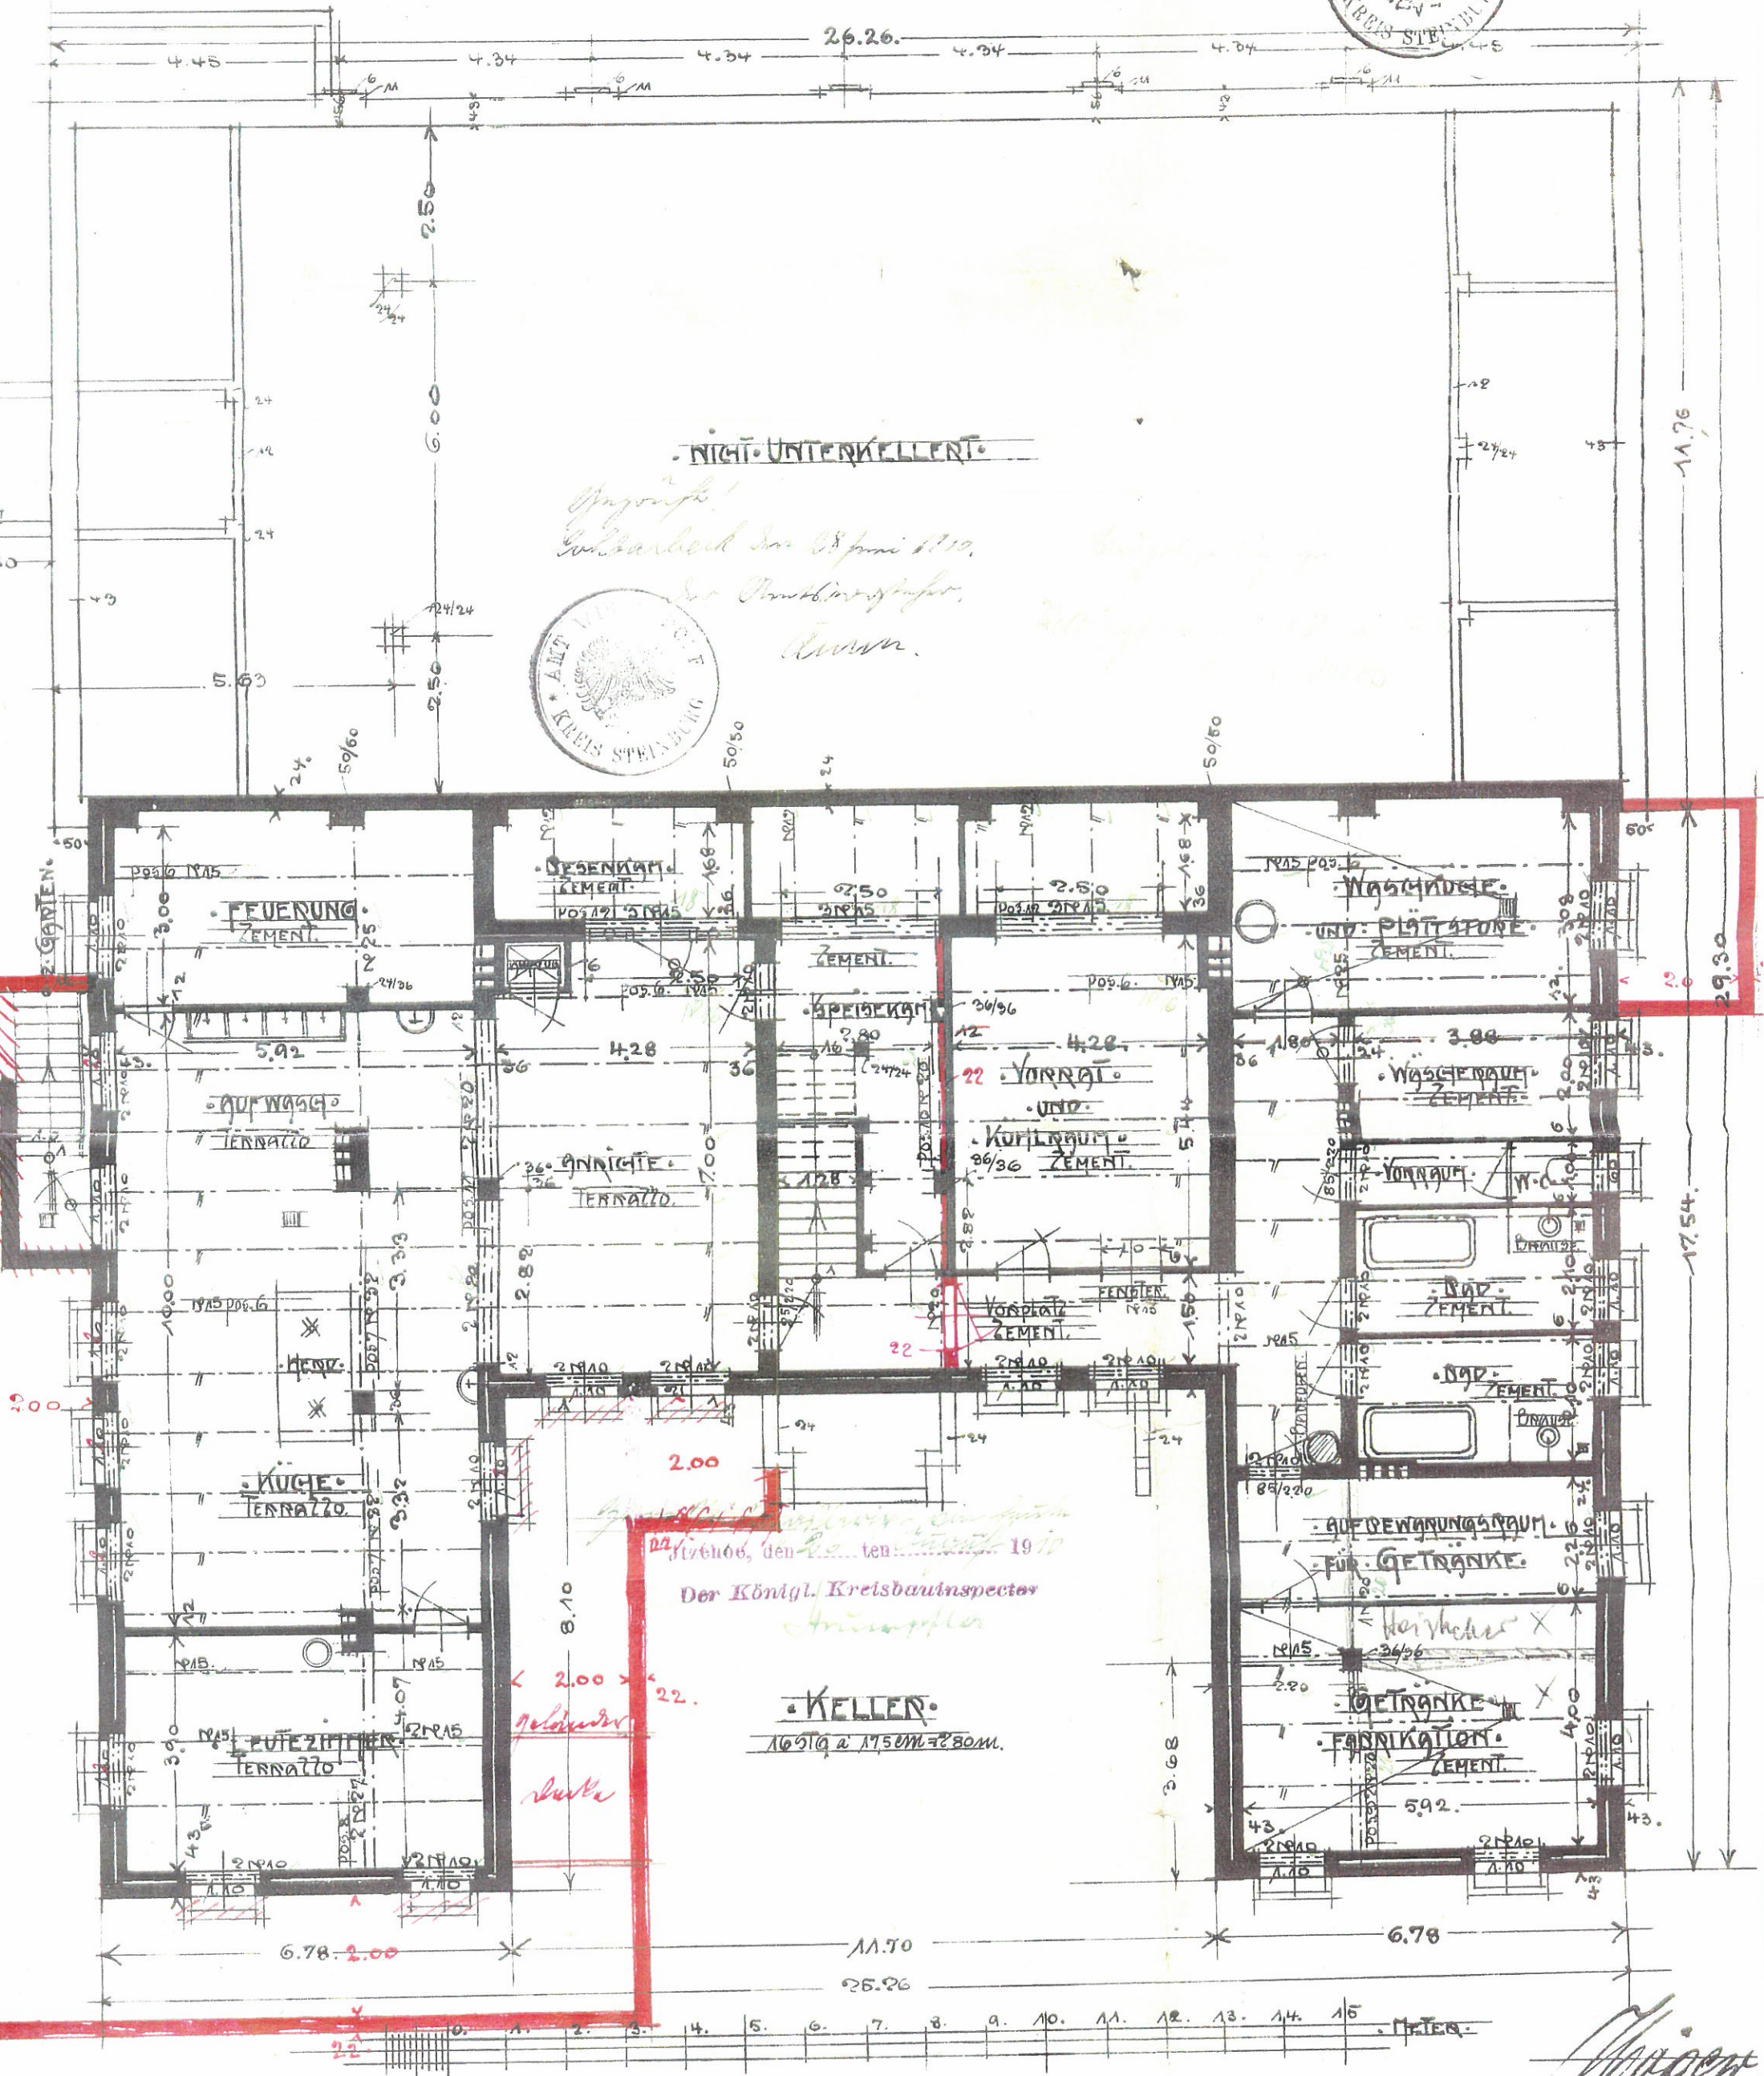

SOLDATENHEIM.
LOKSTEDTEN-LAGER.

Handwritten notes and signatures at the top right.

NICHT-UNTERKELLERT.

Handwritten notes in the center of the plan.

Der Königl. Kreisbauinspector

KELLER.

16.90 x 17.50 m.

Handwritten signature and notes at the bottom right.

Handwritten notes at the bottom left.