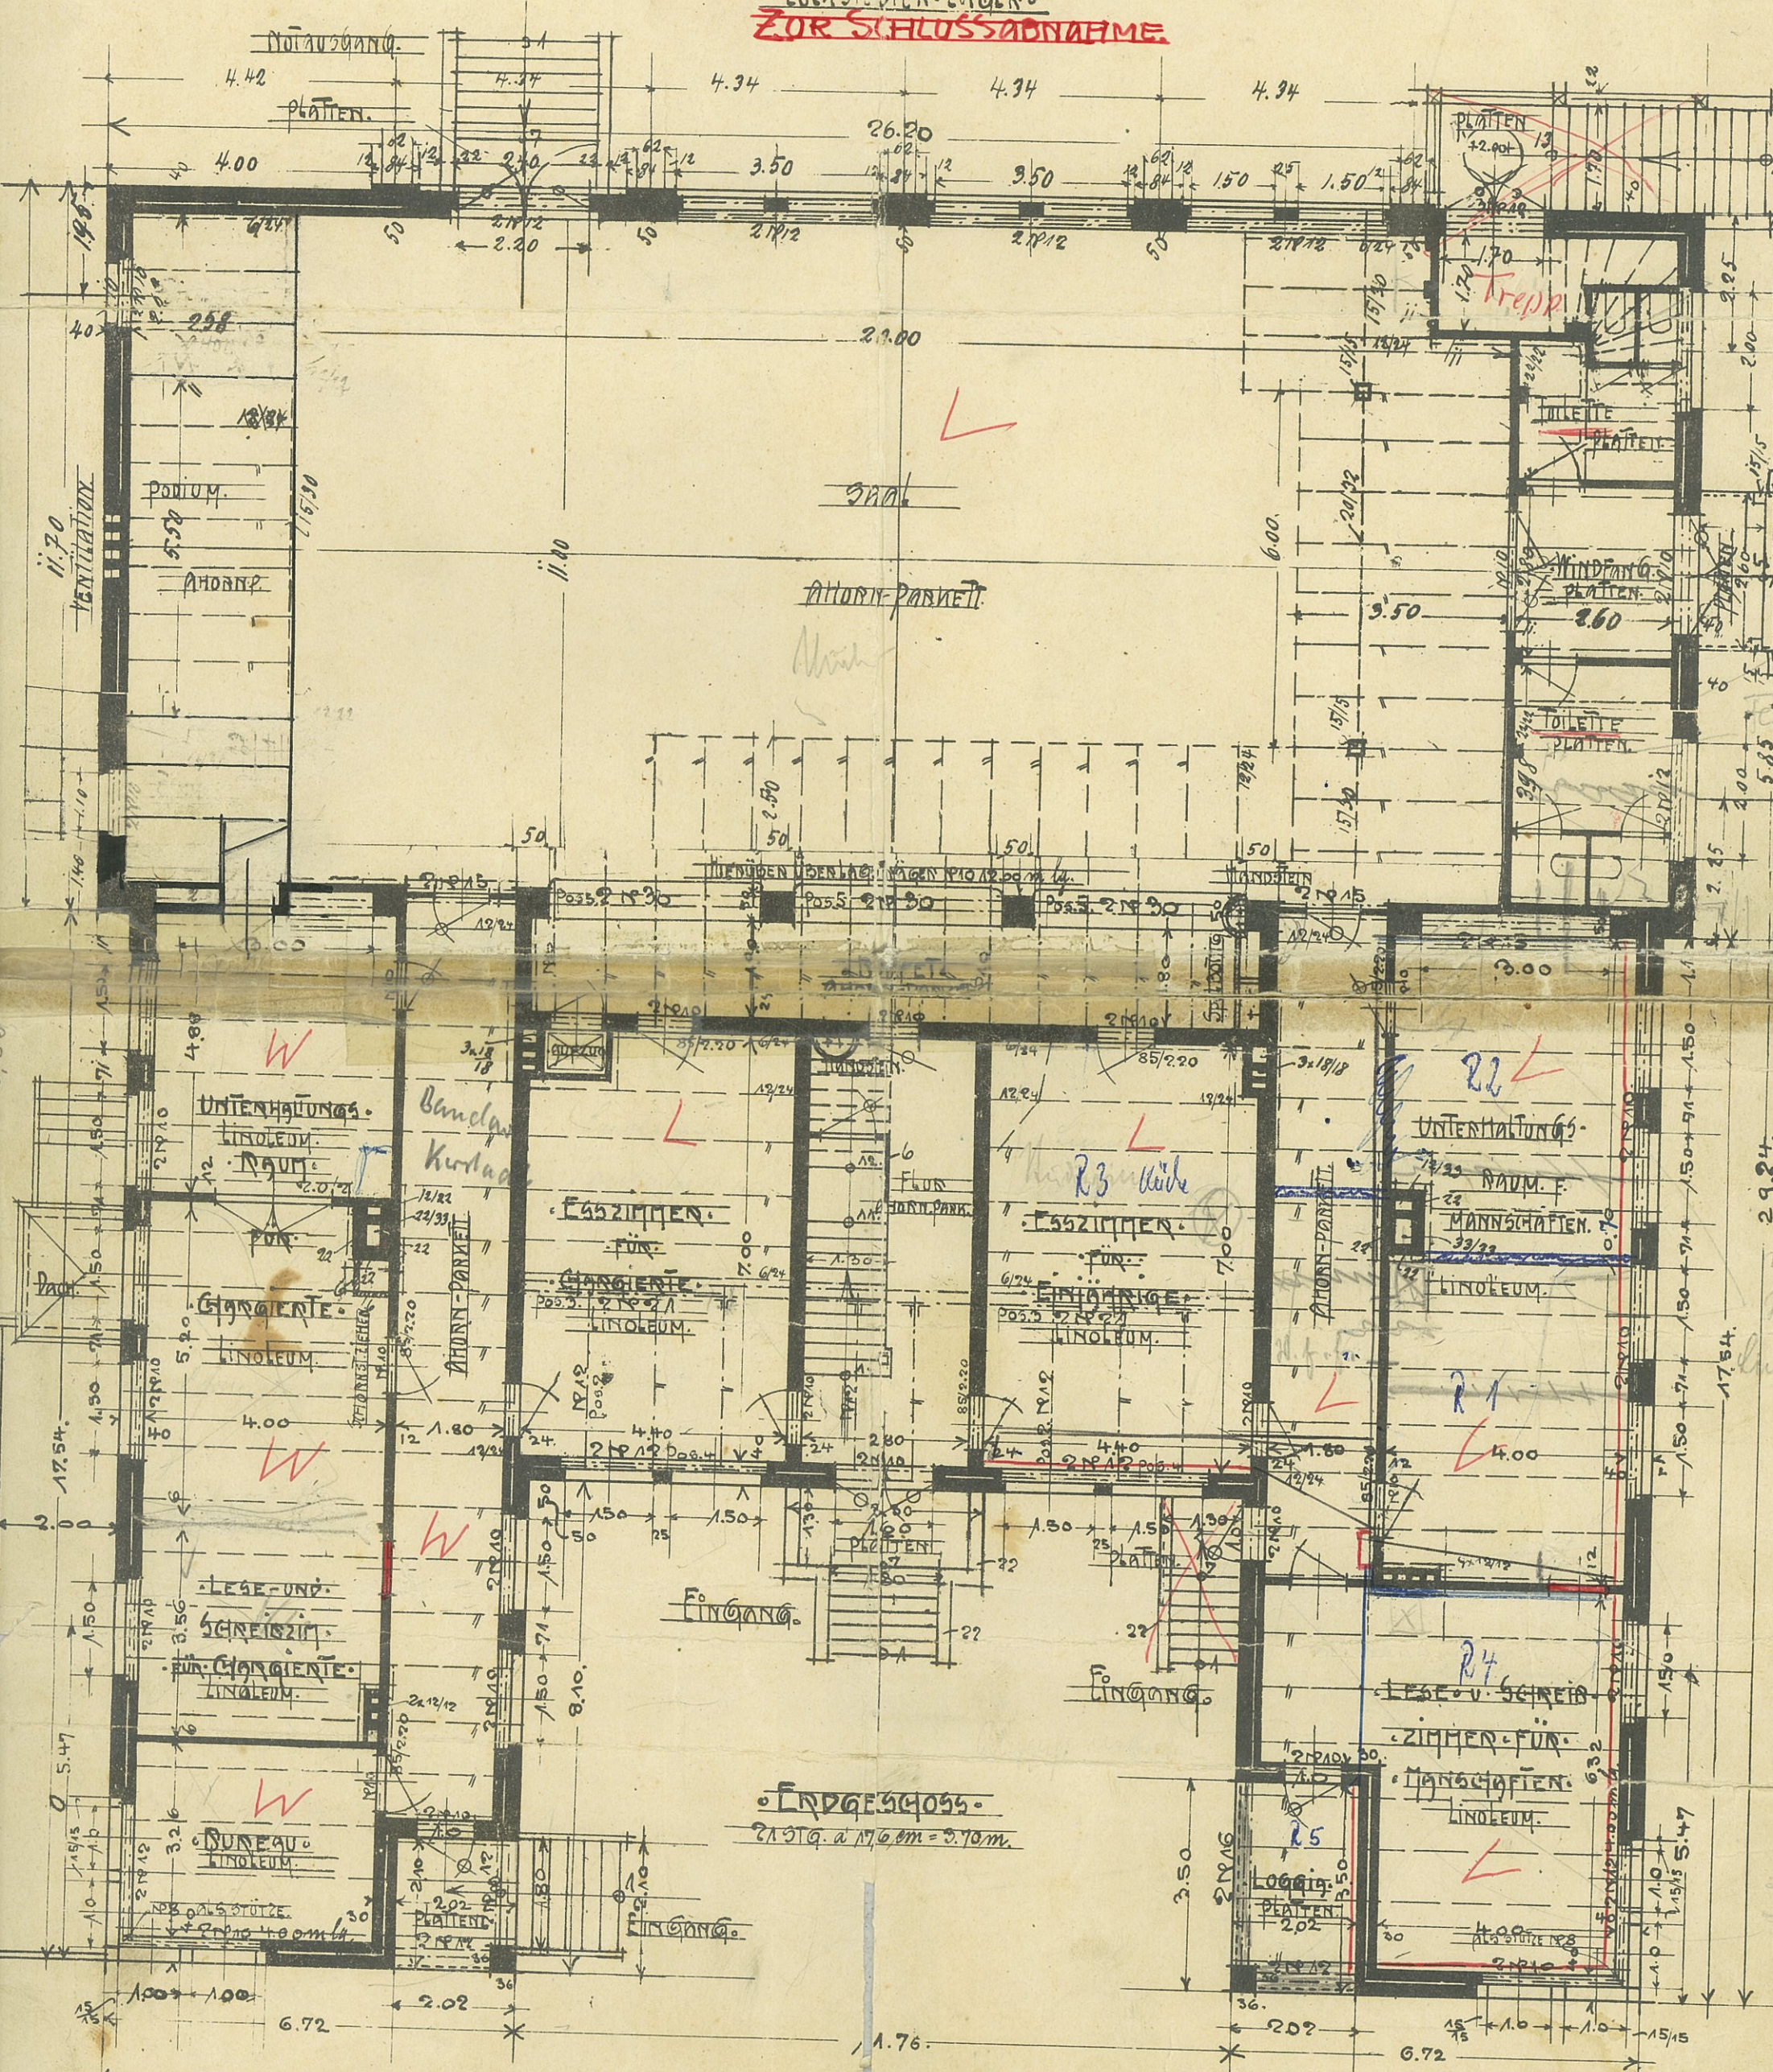

° SOLDATENHEIM °
LOCHSTEIN-LAGER
ZUR SCHLUSSABNAHME

° FINGANGHOSS °
 21.50 q. a 176.0 m = 3.70 m.

Handwritten signature and notes in the bottom right corner.

Erageschoss

Waldman + Schmidbauer

Handwritten notes in the right margin, including the name "Waldman + Schmidbauer" and some illegible scribbles.

Small vertical text or stamp on the right edge, possibly a date or reference number.

Zu Nr. 4905 / 37 geh. 53m.